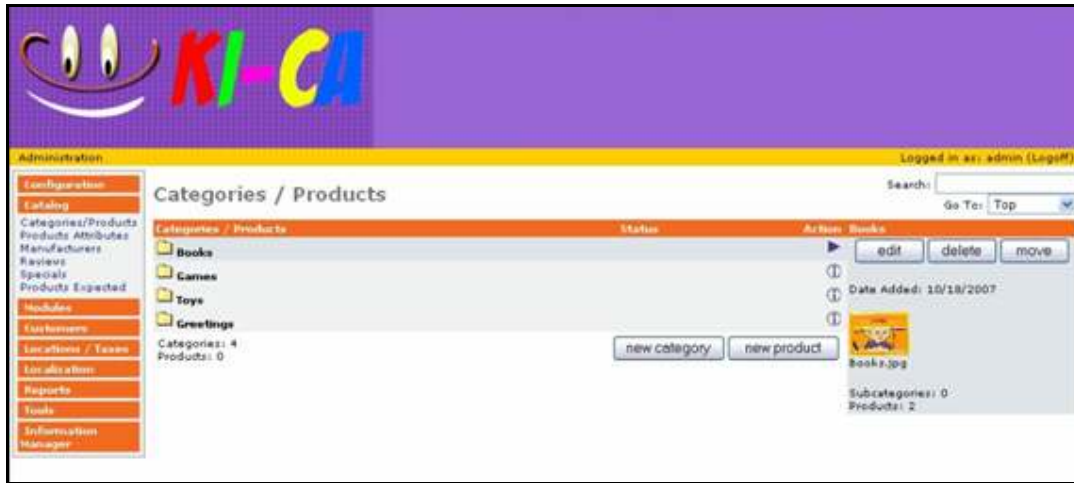

E] Admin Category Listing

7. Project Duration & Team Size

Project Duration – 1 Month

Team Size – 1 Software Professional